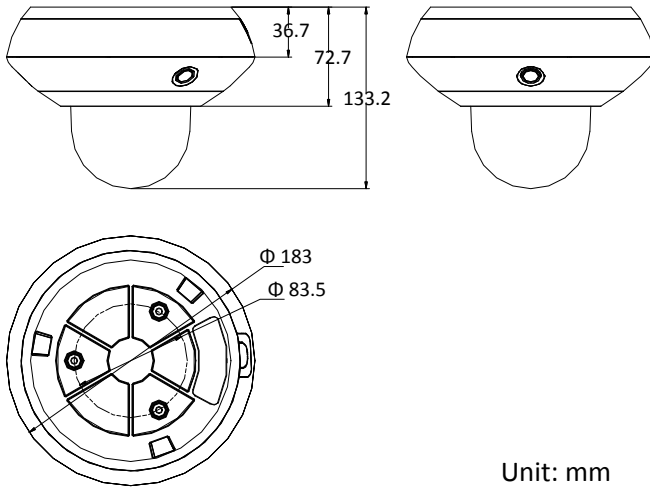

Order Model

DS-2PT3326IZ-DE3 (2.8-12mm), 12 VDC & PoE+

Dimensions

Unit: mm

Accessories

DS-1294ZJ-TRL

Wall Mounting Bracket

DS-1271ZJ-PT10

Pendant Mounting Bracket

Distributed by