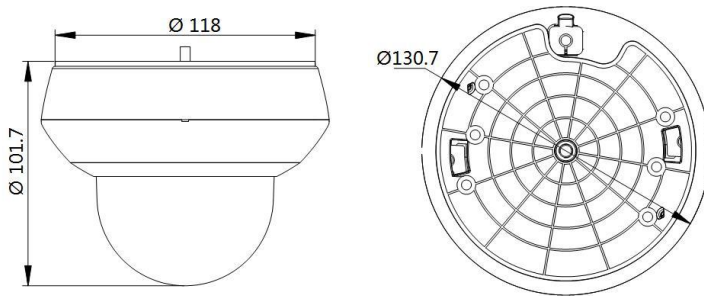

Available Model

DS-2DE2A204IW-DE3(2.8-12MM), 12 VDC & PoE

Dimensions

Unit:mm

Accessories

DS-1294ZJ-PT Wall Mounting Bracket

Distributed by