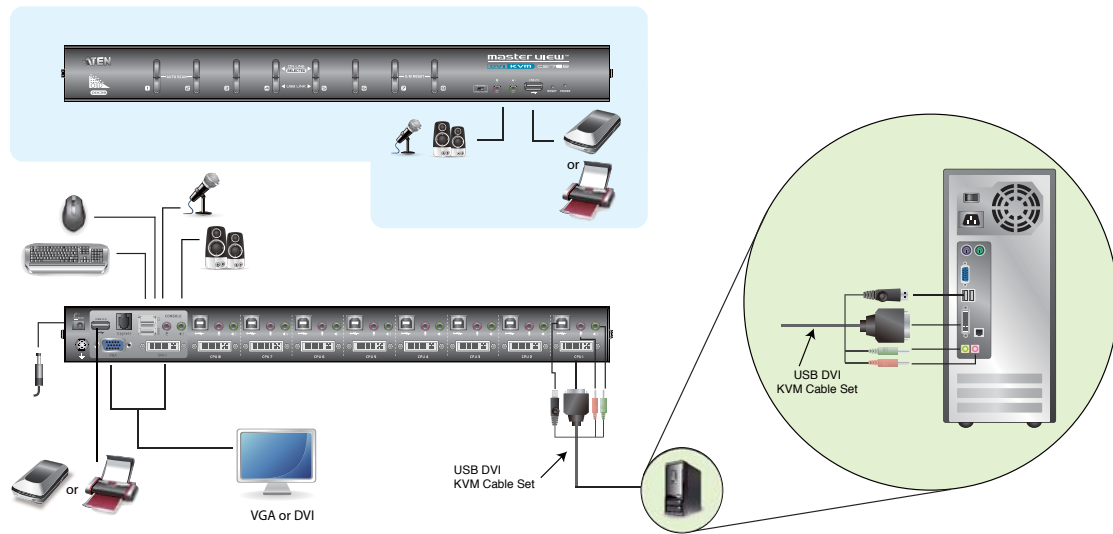

Specification

Function		CS1768	
Computer Connections	Direct	8	
	Max.	512 (via Cascade)	
Port Selection		OSD, Hotkey, Pushbutton	
Connectors	Console Ports	Keyboard	1 x USB Type A Female (Black)
		Video	1 x HDB-15 Female (Blue) / 1 x DVI-I Female (white)
		Mouse	1 x USB Type A Female (Black)
		Speakers	2 x Mini Stereo Jack Female (Green; 1 x front panel, 1 x rear panel)
		Microphone	2 x Mini Stereo Jack Female (Pink; 1 x front panel; 1 x rear panel)
	KVM Ports	KB / Mouse	8 x USB Type B Female (White)
		Video	8 x DVI-I Female (White)
		Speakers	8 x Mini Stereo Jack Female (Green)
		Microphone	8 x Mini Stereo Jack Male (Pink)
	F/W Upgrade		1 x RJ11 Female (Black)
Power		1 x DC Jack	
USB 2.0 Hub		2 x USB Type A Female (White; 1 x front panel, 1 x rear panel)	
Switches	Port Selection	8 x Pushbutton	
	Reset	1 x Semi-recessed Pushbutton	
	F/W Upgrade	1 x Slide Switch	
LEDs	USB Link	8 (Green)	
	On Line / Selected	8 (Orange)	
	Power	1 (Dark Green)	
Emulation	Keyboard / Mouse	USB	
Video		DVI Single Link: 1920 x 1200; VGA: 2048 x 1536	
Scan Interval		1 – 255 Seconds (Default: 5 secs)	
Power Consumption		DC 5.3V, 3.76 W	
Environment	Operating Temp.	0 – 50°C	
	Storage Temp	-20 – 60°C	
	Humidity	0 – 80% RH, Non-condensing	
Physical Properties	Housing	Metal	
	Weight	2.80 kg	
	Dimensions (L x W x H)	43.72 x 16.12 x 4.40 cm	

ATEN International Co., Ltd.

3F., No.125, Sec. 2, Datong Rd., Sijhih District., New Taipei City 221, Taiwan
Phone: 886-2-8692-6789 Fax: 886-2-8692-6767
www.aten.com E-mail: marketing@aten.com

Printed 06/2014 V2.0

© Copyright 2014 ATEN® International Co., Ltd.
ATEN and the ATEN logo are trademarks of ATEN International Co., Ltd.
All rights reserved. All other trademarks are the property of their respective owners.