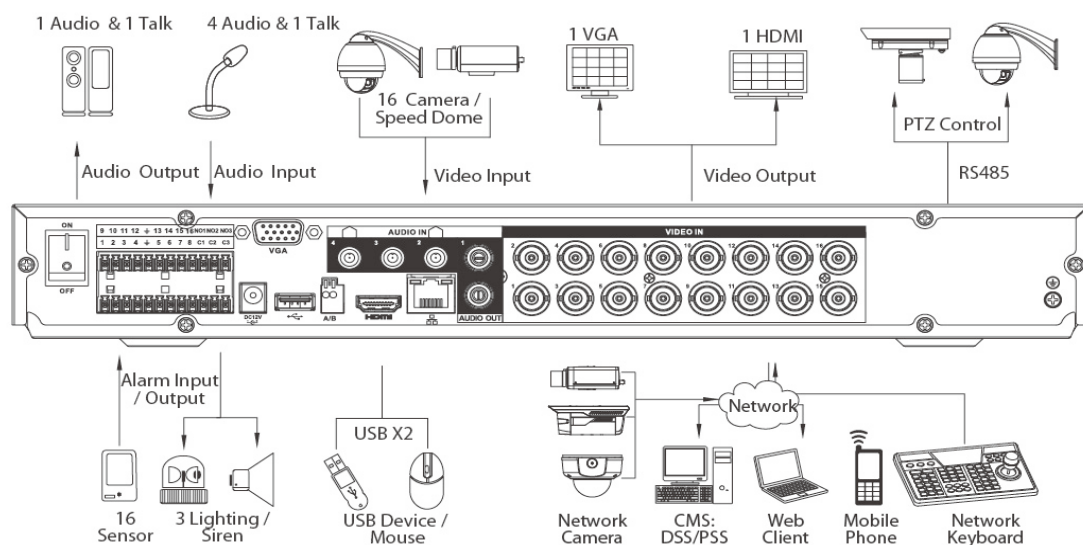

DH-HCVR4204/4208/4216A-S2

	selection, Digital zoom
Backup Mode	USB Device/Internal SATA burner/Network
Network	
Ethernet	RJ-45 port (10/100M)
Network Functions	HTTP, IPv4/IPv6, TCP/IP, UPNP, RTSP, UDP, SMTP, NTP, DHCP, DNS, PPPOE, DDNS, FTP, IP Filter, SNMP, P2P
Max. User Access	128 users
Smart Phone	iPhone, iPad, Android, Windows Phone
Storage	
Internal HDD	2 SATA ports, up to 8TB
Auxiliary Interface	
USB Interface	2 ports(1 Rear), USB2.0
RS485	1 port, For PTZ control
General	
Power Supply	DC12V/4A
Power Consumption	15W(without HDD)
Working Environment	-10°C ~ +55°C / 10%~90%RH / 86~106kpa
Dimension(W×D×H)	1U, 375mm×285mm×55mm
Weight	2.35KG(without HDD)

System Connection

*Takes HCVR4216A-S2 as an example

Dahua Technology Co., Ltd.

1199' BinAn Road, Binjiang District, Hangzhou, China

Tel: +86-571-87688883

Fax: +86-571-87688815

Email: overseas@dahuatech.com

www.dahuatech.com

*Design and specifications are subject to change without notice.

© 2015 Dahua Technology Co., Ltd.