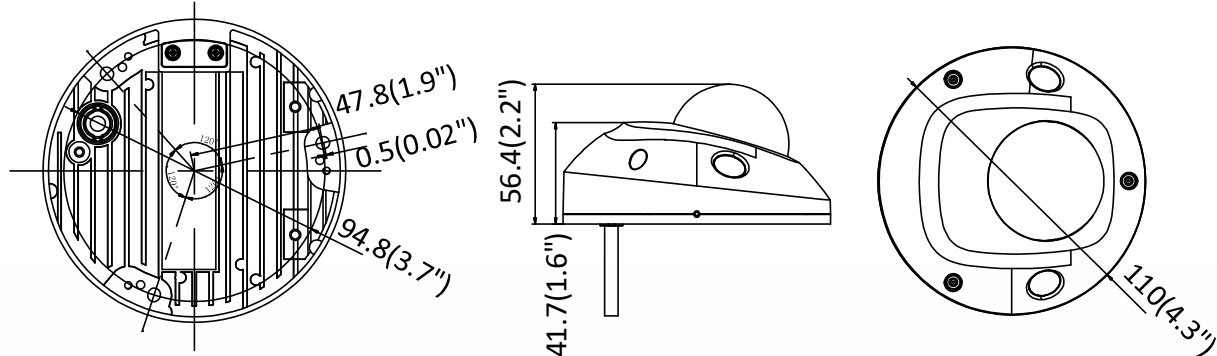

Dimensions

Accessories

Junction Box

Distributed by