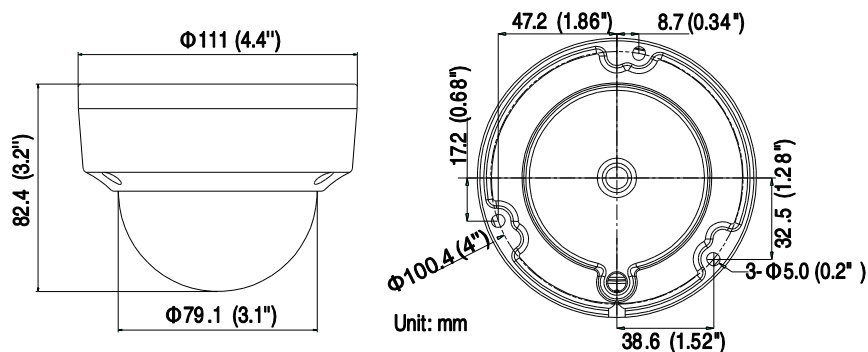

DS-2CE56F7T-VPIT	
Camera	
Image Sensor	1/3" (3 MP) CMOS image sensor
Effective Pixels	2052 x 1536
Minimum Illumination	0.01 lux @ f/1.2, AGC on, 0 lux with IR
Shutter Speed	1/25 (1/30)s to 1/50,000s
Lens	3.6 mm, 6 mm options Angle of view: 67.8° (3.6 mm), 44.6° (6 mm)
Lens Mount	M12
Day/Night	ICR
3-Axis Positioning	Pan: 0° to 340°; tilt: 0° to 75°; rotate: 0° to 355°
Synchronization	Internal synchronization
WDR	120 dB
Video Frame Rate	1920 × 1536 @ 18 fps (PAL/NTSC)
HD Video Output	1 analog HD-TVI output
S/N Ratio	> 62 dB
Menu	
AGC	Supported
D/N Mode	Color/BW/Smart
White Balance	ATW/MWB
BLC	Supported
Functions	Wide Dynamic Range, digital noise reduction, mirror, Smart IR
General	
Operating Conditions	-40° F to 140° F (-40° C to 60° C), humidity 90% or less (non-condensing)
Power Supply	12 VDC ±15%
Power Consumption	Maximum 5 W
Protection Level	IP66
IR Range	Up to 66 ft (20 m)
Impact Protection	IK10
Communication	Up-the-Coax, protocol: HIKVISION-C (HD-TVI output)
Dimensions	φ0.43" × 3.25" (φ111 mm × 82.5 mm)
Weight (approximate)	0.77 lb (350 g)

Dimensions

Accessories

PC110T Pendant Cap	AB110	CPM Ceiling Pendant Mount	CB110 Conduit Base	WM110 Wall Mount	DS-1H18 Video Balun	X41T Video Tester