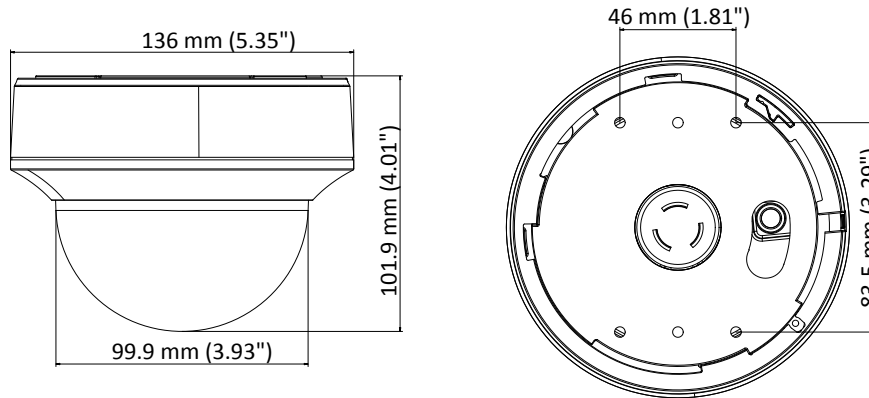

Specification

Camera	
Image Sensor	2.0 megapixel progressive scan CMOS
Signal System	PAL/NTSC
Frame Rate	PAL: 1080p@25fps NTSC: 1080p@30fps
Resolution	1920 (H) × 1080 (V)
Min. illumination	Color: 0.005 Lux @ (F1.2, AGC ON), 0 Lux with IR
Shutter Time	PAL: 1/25 s to 1/50, 000 s NTSC: 1/30 s to 1/50, 000 s
Slow Shutter	Max. 16 times
Lens	2.8 mm to 12 mm motorized vari-focal lens
Horizontal Field of View	32.1° to 103°
Lens Mount	Φ14
Day & Night	IR cut filter
Angle Adjustment	Pan: 0° to 340°, Tilt: 0° to 75°, Rotate: 0° to 355°
Synchronization	Internal synchronization
WDR (Wide Dynamic Range)	> 120 dB
Menu	
AGC	Support
Day/Night Mode	Auto/Color/BW (Black and White)
White Balance	ATW/MANUAL
Privacy Mask	ON/OFF, 4 programmable privacy masks
Motion Detection	4 programmable motion areas
Backlight Compensation	WDR/BLC/HLC/OFF
3D DNR (Digital Noise Reduction)	Level 1 to 10
Language	English, Chinese
Functions	Brightness, Sharpness, Mirror, Smart IR
Interface	
Video Output	1 HD analog output
General	
Operating Conditions	-40 °C to 60 °C (-40 °F to 140 °F), humidity: 90% or less (non-condensation)
Power Supply	12 VDC ±25%/PoC.at
Power Consumption	Max. 7 W
Ingress Protection	IP50
Material	Plastic
IR Range	Up to 20 m
Communication	Up the coax, Protocol: HIKVISION-C (TVI output)
Dimensions	Φ 136 mm × 102 mm (Φ 5.35" × 4.02")
Weight	Approx. 600 g (1.32 lb.)

Order Models

DS-2CE56D8T-ITZE

* PoC function is only available when cooperating with DS-1TPXXX.

Dimension

Accessory

DS-1273ZJ-130B
Wall Mounting Bracket

DS-1275ZJ
Vertical Pole Mounting Bracket

DS-1271ZJ-130
Pendant Mounting Bracket