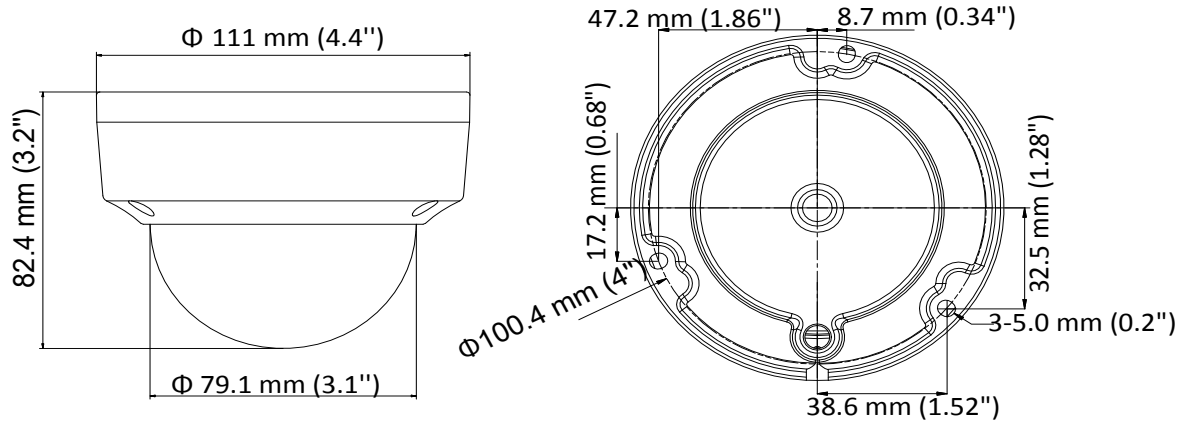

Order Models

DS-2CE56H5T-VPITE

Dimension

Accessory

Distributed by