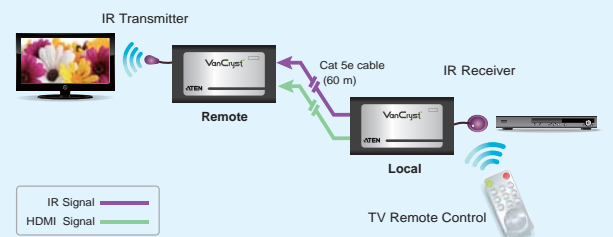

Connect the IR Receiver at the local unit and IR Transmitter at the Remote unit to control the HDMI Display.

Application 2
Remote Control of your HDMI Display