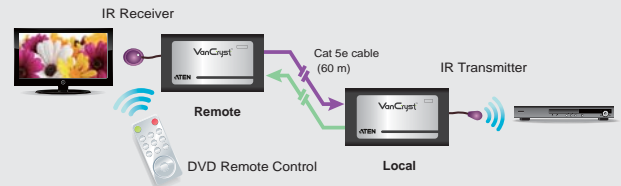

## HDMI Extender with IR Control

- The VE810 HDMI Extender extends your HDMI display up to 60 m from your HDMI source device using two Cat 5e cables. In addition, VE810 is equipped with IR signaling pass-through which allows the IR channel to control from the remote to local unit, to control the HDMI source, or from the local to remote unit, to control the display device.

For flexibility and convenience, the VE810 setup requires only one power adapter for both units. The VE810R remote unit will function without the need of an additional power adapter because it will be powered by the VE810 local unit.

### Features

- Uses less expensive Cat 5e cables to connect the local and the remote units
- Supports IR signals for remote control
- **Either the HDMI device or display can be controlled via IR control**
- 8 segment equalization adjustment switch optimizes display quality
- **Extend 1080p by 40 m; extend 1080i (HDTV) by 60 m**
- Superior video quality – 1920 x 1200 @ 60Hz , up to 1080p
- Supports Dolby True HD and DTS HD Master Audio
- **HDMI (3D, Deep Color)**
- DDC compatible
- HDMI and HDCP 1.1 compatible
- Compatible with all ATEN HDMI switches and splitters
- **Non-Powered (only require one power adapter)**

Connect the IR Transmitter at the local unit and IR Receiver at the Remote unit to control the HDMI Device.

**Application 1**  
Remote Control of your HDMI Device

Connect the IR Receiver at the local unit and IR Transmitter at the Remote unit to control the HDMI Display.