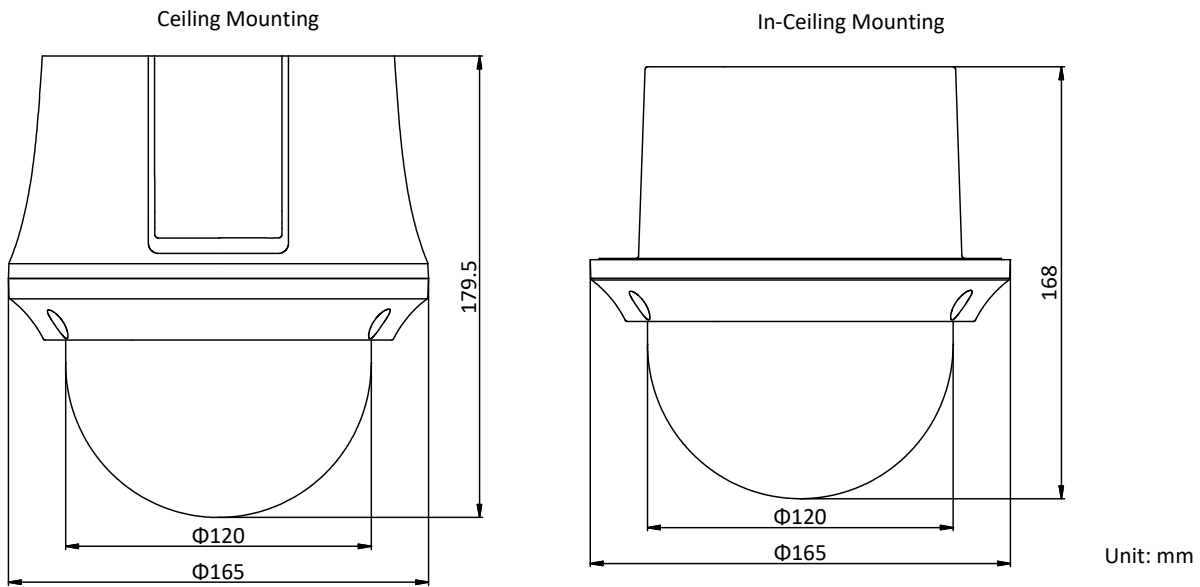

Available Model

DS-2DE4415W-DE3, 12 VDC & PoE+ (802.3 at, class4)

Dimensions