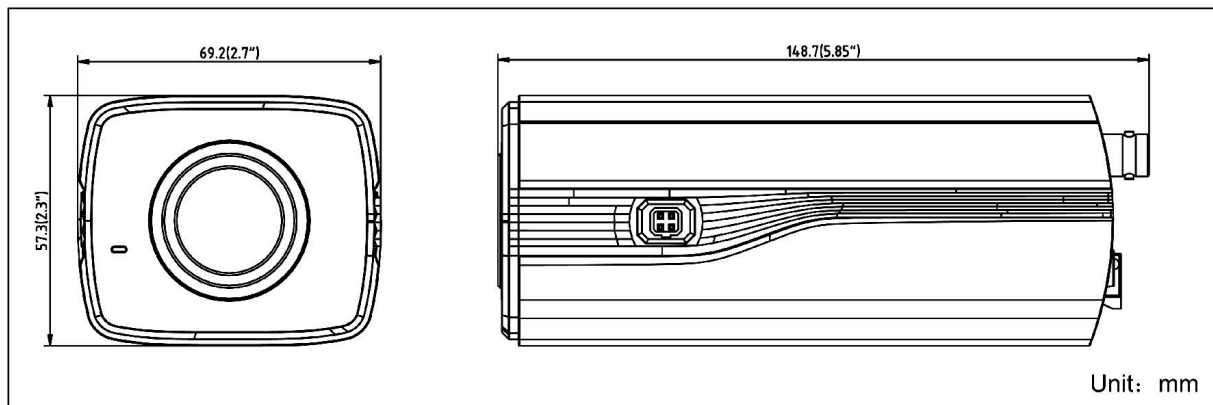

### Specification

Model	DS-2CC12D9T(-A)
Parameter	1080p IR Analog HD Box Camera
<b>Camera</b>	
Image Sensor	1/3" Progressive Scan CMOS
Signal System	PAL/NTSC
Effective Pixels	1920(H)*1080(V)
Min. Illumination	Color : 0.01 Lux @(F1.2,AGC ON) B/W : 0.001 Lux @(F1.2,AGC ON)
Shutter Time	1/25 s to 1/50,000 s
Lens Mount	C/CS mount
Auto-iris	DC drive
Day & Night	ICR
Synchronization	Internal synchronization
WDR	120dB
Video Frame Rate	1080p@25fps/1080p@30fps

HD Video Output	1 Analog HD output
CVBS Output	1Vp-p Composite Output(75Ω/BNC)
S/N Ratio	More than 52dB
<b>Menu</b>	
Scene	Indoor, Outdoor, Indoor1, LOW-LIGHT
Camera ID	On/off (15 characters, position programmable)
AGC	Support
D/N Mode	Color/BW/EXT
White Balance	ATW, AWC-SET, Indoor, Outdoor, Manual
Privacy Mask	On/Off, maximum 8 zones
Motion Detection	On/Off, maximum 4 zones
BLC	Support
Anti-flicker	On/off
Language	English, Japanese, CHN1, CHN2, Korean, German, French, Italian, Spanish, Polish, Russian, Portuguese, Dutch, Turkish, Hebrew and Arabic
Functions	Eclipse, Digital noise reduction, Digital zoom(62x), Slow shutter, Mirror, Defog, Defect pixel correction, SMART D-ZOOM
<b>General</b>	
Working Temperature/Humidity	-30 °C – 60 °C (-22 °F – 140 °F) Humidity 90% or less (non-condensing)
Power Supply	12V DC -A: 24V AC, 12V DC
Power Consumption	Max. 4W -A: Max. 4.5W
Communication	Up the coax(need UTC controller) Protocol: Pelco-C(Coaxitron)
Dimensions	69.2×57.3×148.7mm(2.7" × 2.3" × 5.85")
Weight	830 g (1.83 lbs)

## Dimension